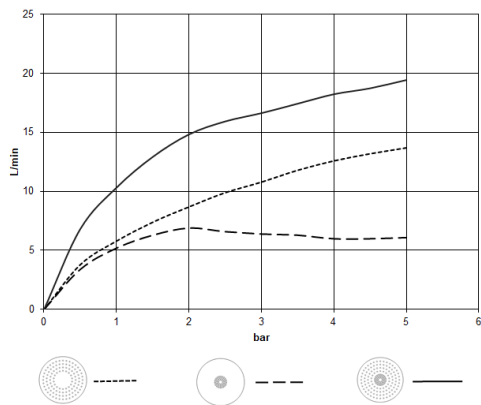

28 031 970

Fits: TARA, LISSÉ, VAIA, META

- rain shower Ø 300 mm
- PURE RAIN, max. flow rate 12 l/min (at 3 bar)
- PURIFY RAIN, max. flow rate 6 l/min (at 3 bar)
- Distance to ceiling from bottom edge of shower 40 mm
- with anti-scale system
- For simultaneous control of the jet types, we recommend the xTool thermostat module

Required miscellaneous

**Concealed ceiling installation box** 35 041 970 90  
**with ceiling fixing -**

- min. recess depth 90 mm
- max. recess depth 115 mm
- 2x female thread 1/2" outlet
- concealed rough parts

28 031 970

mm [inches]

Flow rate chart

Certificates

LGA\_38400.

28 031 970