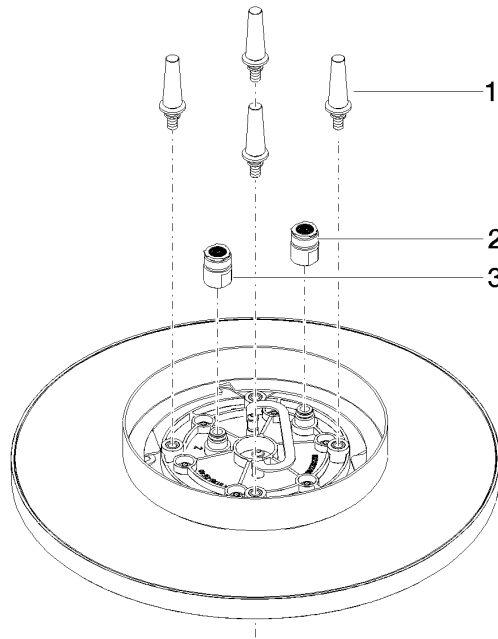

28 031 970

Fits: TARA, LISSÉ, VAIA, META

- rain shower Ø 300 mm
- PURE RAIN, max. flow rate 12 l/min (at 3 bar)
- PURIFY RAIN, max. flow rate 6 l/min (at 3 bar)
- Distance to ceiling from bottom edge of shower 40 mm
- with anti-scale system
- For simultaneous control of the jet types, we recommend the xTool thermostat module

Required miscellaneous

**Concealed ceiling installation box** 35 041 970 90  
**with ceiling fixing -**

- min. recess depth 90 mm
- max. recess depth 115 mm
- 2x female thread 1/2" outlet
- concealed rough parts

28 031 970

mm [inches]

Flow rate chart

Certificates

LGA\_38400.

28 031 970

### Spare parts list

| No. | Item Number        | Name       | Quantity used | Delivery time |
|-----|--------------------|------------|---------------|---------------|
| 1   | 90 17 20 263 00 90 | fixing set | 1             | 2             |
| 2   | 90 24 03 309 01 90 | connection | 1             | 2             |
| 3   | 90 24 03 309 00 90 | connection | 1             | 2             |