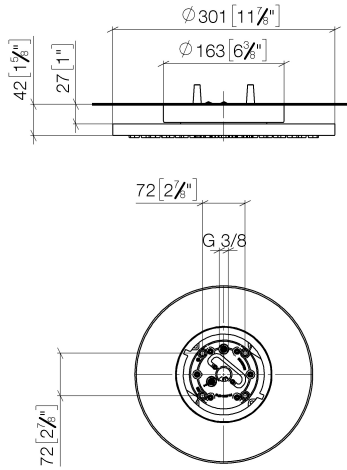

28 031 970

Fits: TARA, LISSÉ, VAIA, META

- rain shower Ø 300 mm
- PURE RAIN, max. flow rate 12 l/min (at 3 bar)
- PURIFY RAIN, max. flow rate 6 l/min (at 3 bar)
- Distance to ceiling from bottom edge of shower 40 mm
- with anti-scale system
- For simultaneous control of the jet types, we recommend the xTool thermostat module

Required miscellaneous

**Concealed ceiling installation box** 35 041 970 90  
**with ceiling fixing -**

- min. recess depth 90 mm
- max. recess depth 115 mm
- 2x female thread 1/2" outlet
- concealed rough parts

28 031 970

mm [inches]

Flow rate chart

Certificates

LGA\_38400.

28 031 970

### Spare parts list

| No. | Item Number        | Name       | Quantity used | Delivery time |
|-----|--------------------|------------|---------------|---------------|
| 1   | 90 17 20 263 00 90 | fixing set | 1             | 2             |
| 2   | 90 24 03 309 01 90 | connection | 1             | 2             |
| 3   | 90 24 03 309 00 90 | connection | 1             | 2             |